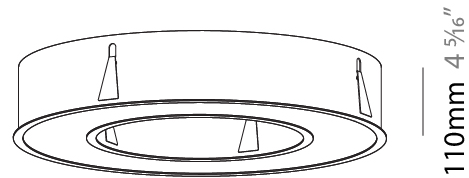

GENERAL

Series: Glorious
Subseries: Glorious
Brand: Prolicht
Division: Architectural
Mounting Type: Recessed
Mounting Location: Ceiling
Subcategory: Ambient

PHYSICAL

Shape: Round
Diameter (mm): 770
Diameter (in): 30 ⁵/₁₆
Height (mm): 110
Height (in): 4 ⁵/₁₆
Min. Recessing Depth (mm): 120
Min. Recessing Depth (in): 4 ³/₄
Light Distribution: Direct
Weight (kg): 9.285
Weight (lbs): 20.47
Diffuser: PMMA - Opal or Micro-Prism
Fixture Finish: SSR / BKV / CWI / CRY / HAB / LAG / UFT / ITA / RUA / RUR / MIC / FTG / MYG / TWT / LOD / PUS / FRO / FUP / KIA / POP / BLS / SPG / MEY / GOH / GUM / CHC / COM / ABZ / JAG / OBR / MOS / ROR
Fixture Material: Aluminum
Cut-out Measurements: 760mm / 29 15/16" x 440mm / 17 5/16"

ELECTRICAL

Lamp Type: LED (Zhaga Standard)
Input Wattage (W): 30
Total Output Wattage (W): 24 / 19.2 (3500K)
Dimming: Non-Dimming / Phase Dimming (120Vac only) / 0-10V Dimming
Driver Included: Yes
Driver Location: Integrated
Driver Type: Constant Current - 120 / 277Vac
Driver Class: Class 2
Input Voltage (V): 120 - 277
Constant Current (MA): 350 / 600 (3500K)

LED

Color Temperature (°K): 3000 / 3500 / 4000
Max. Delivered Lumen (lm): 2770 / 2862 / 2920
CRI: >80 CRI
Efficiency (%): 65
Lamp Life (hrs): 50000

OPTICAL

RATINGS AND CERTIFICATIONS

Certified By: Certified for North American Standards
IP rating: IP20

Ø 428mm 16 7/8"

Ø 770mm 30 5/16"

110mm 4 5/16"

760mm x 440mm
29 15/16" x 17 5/16"

120mm
4 3/4"

10 - 15mm
3/8" - 9/16"